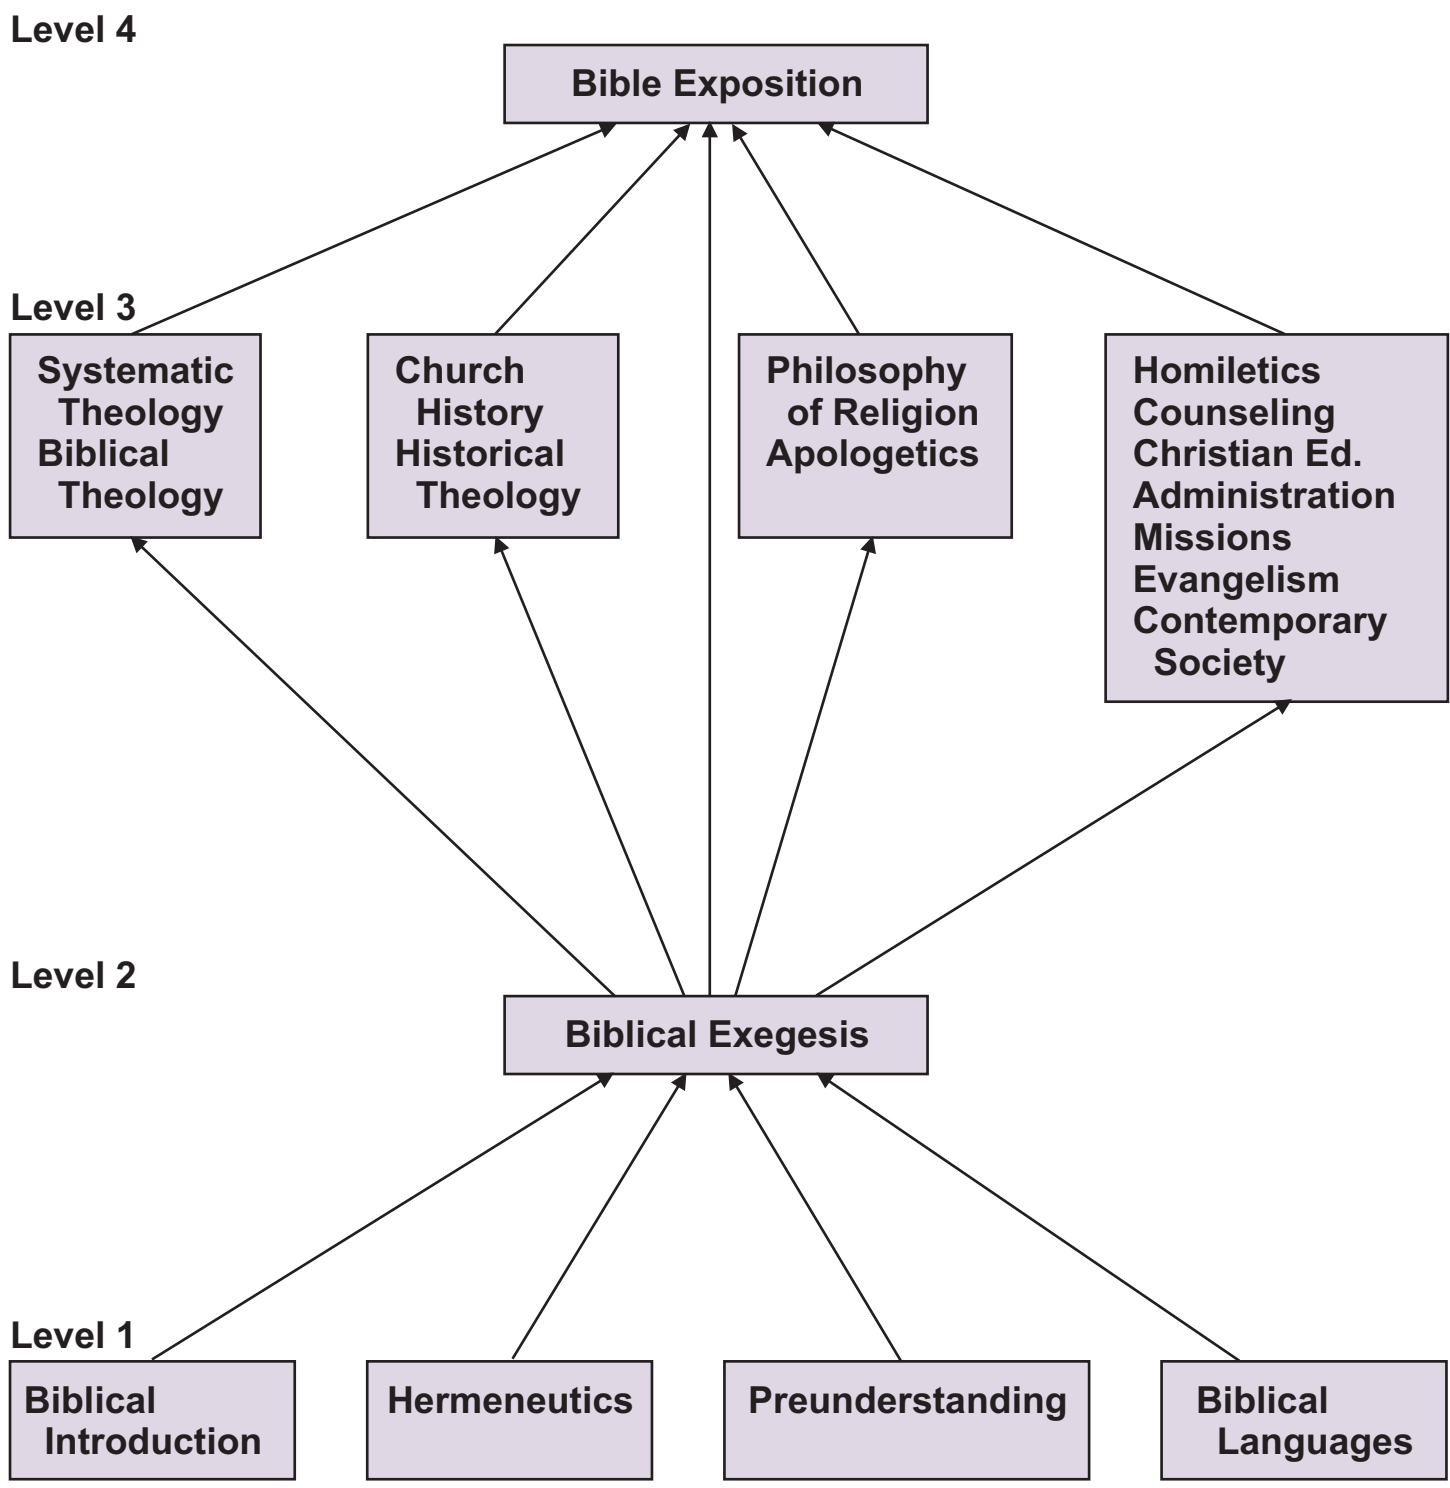

Level 4

Bible Exposition

Level 3

**Systematic
Theology
Biblical
Theology**

**Church
History
Historical
Theology**

**Philosophy
of Religion
Apologetics**

**Homiletics
Counseling
Christian Ed.
Administration
Missions
Evangelism
Contemporary
Society**

Level 2

Biblical Exegesis

Level 1

Biblical Introduction

Hermeneutics

Biblical Languages

Schema of Relationships Between Fields of Theological Study – #1

Chart from presentation by Dr. Robert Thomas
Chafer Theological Seminary Pastor's Conference 2009
March 9, 2009

**Schema of Relationships
Between Fields of Theological Study – #2**